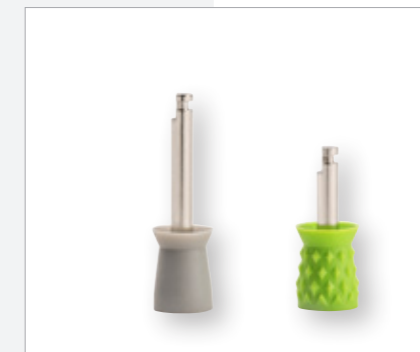

Green contra-angle handpiece vs LatchShort system